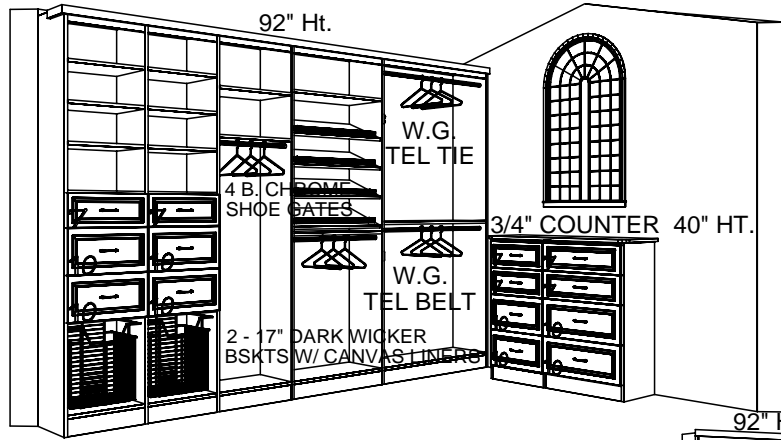

DESIGN EXAMPLES - SPECTACULAR		Closet Specifications		Material Specifications		
VERSION 4.0		Location	Master		Color	Sienna Apple
Job#	PC 5739	Ceiling Height	106-93		Edge	Std
Designer	Janet Cook	Door Height			Rods	Chrome
		BB Dimensions	? X ?	1/4R	Fronts	Raised Panel
Cook Remodeling & Custom Construct		Tear-Out			Handles	Crescent B Chrome
Cook Project		Walls			Shelving	Standard
Date	7/18/07	Floor			Base/Upper Mold	No/Contemporary