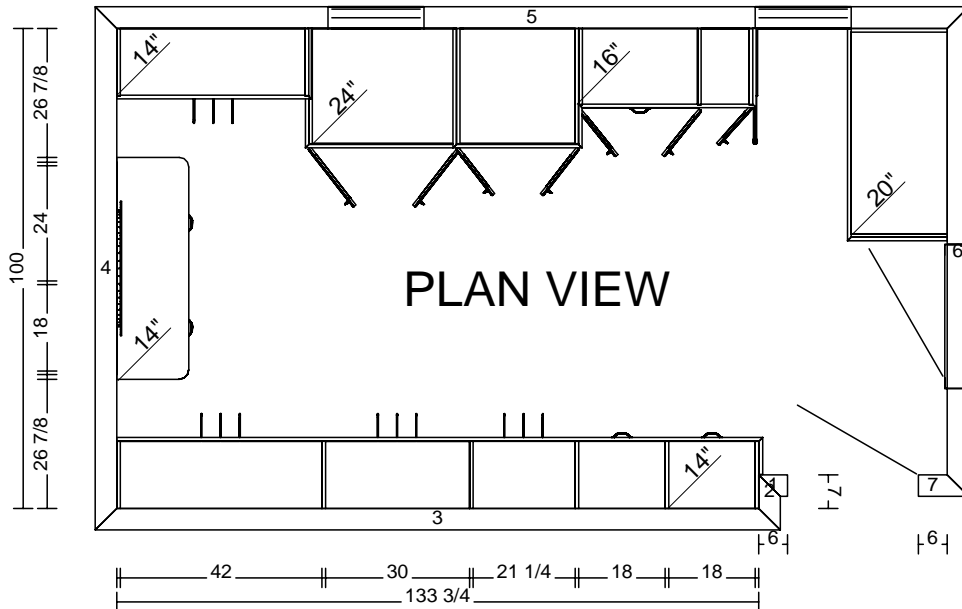

DESIGN EXAMPLES - SPECTACULAR		Closet Specifications		Material Specifications		
VERSION 4.0		Location	Master		Color	Sienna Apple
Job#	PC 5739	Ceiling Height	106-93		Edge	Std
Designer	Janet Cook	Door Height			Rods	Chrome
		BB Dimensions	? X ?	1/4R	Fronts	Raised Panel
Cook Remodeling & Custom Construct		Tear-Out			Handles	Crescent B Chrome
Cook Project		Walls			Shelving	Standard
Date	7/18/07	Floor			Base/Upper Mold	No/Contemporary

WALLS 3 & 4

**MASTER**  
\*CONTEMPORARY CROWN\*

WALLS 5 & 6

PLAN VIEW

Customer Design Approval

Cad Operator VER 4.0

RANAY

Page #