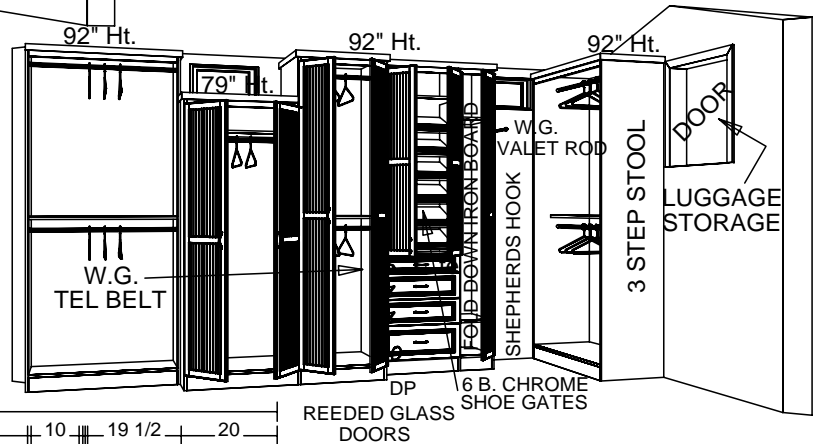

WALLS 5 & 6